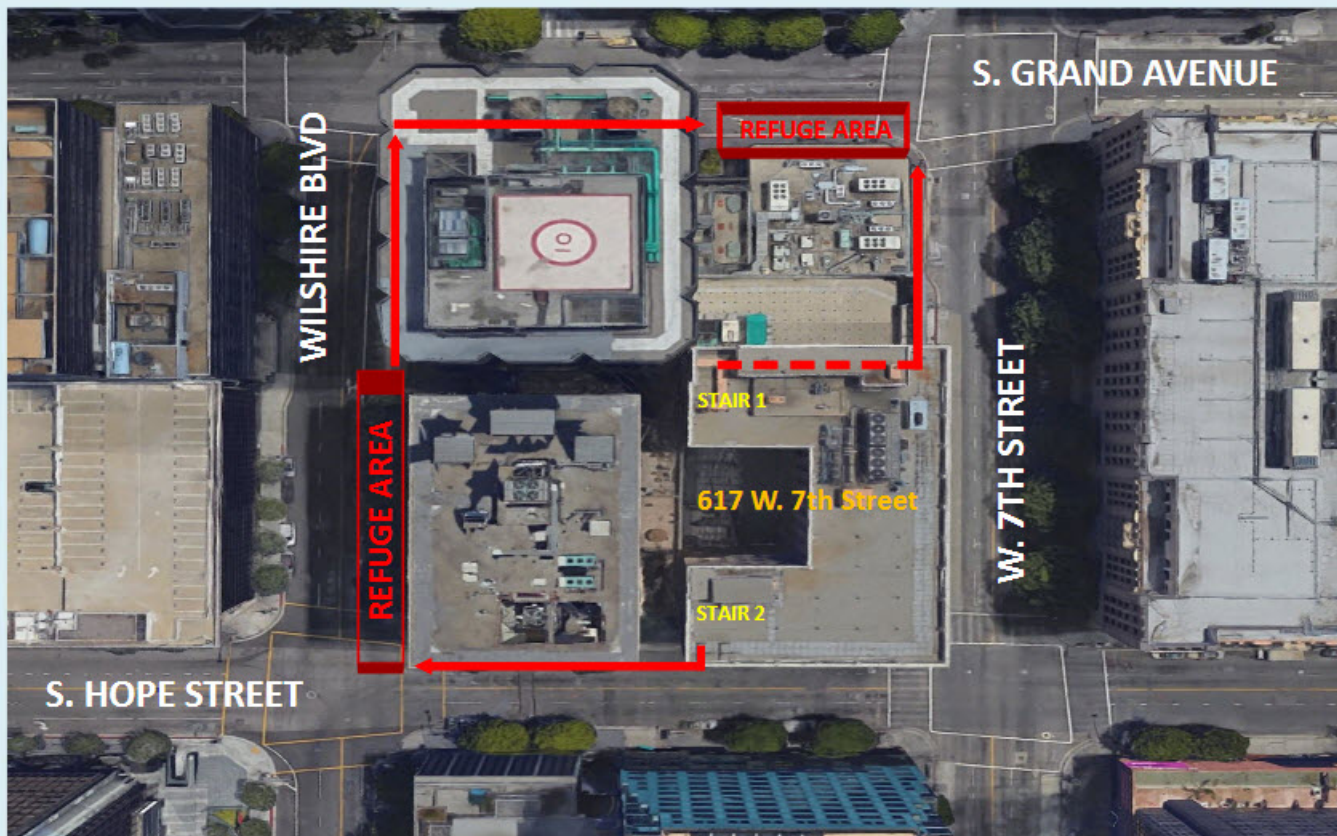

EXTERIOR REFUGE MAP

617 W. 7th Street, Los Angeles, CA 90017

INFORMATION

In the event of a bomb threat or other emergency situation that requires you to evacuate the building, primary and alternate assemble areas have been established. You are advised to report to the pre-determined assembly area for information and accountability purposes.

Stay at least 300 feet away from danger and have a secondary path to safety.

ASSUME ALL ALARMS ARE REAL.
NEVER RE-ENTER THE BUILDING UNTIL THE "ALL CLEAR" HAS BEEN GIVEN BY BUILDING PERSONNEL

NOTIFICATIONS